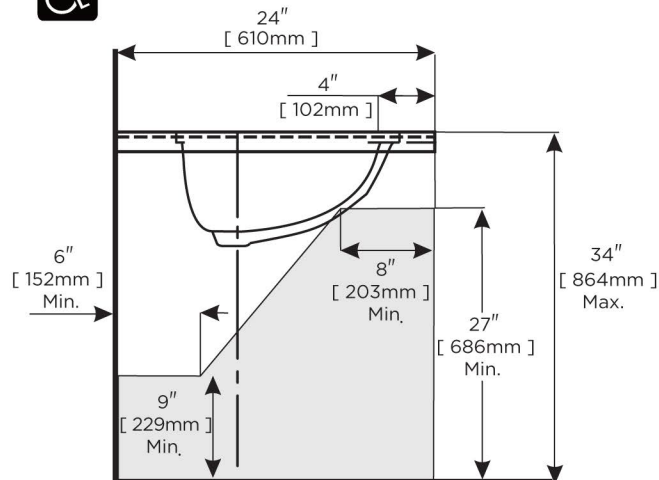

Barrier Free Installation

1 year limited warranty. See complete warranty statement for details.
Miseno reserves the right to make specification changes without notice or obligation