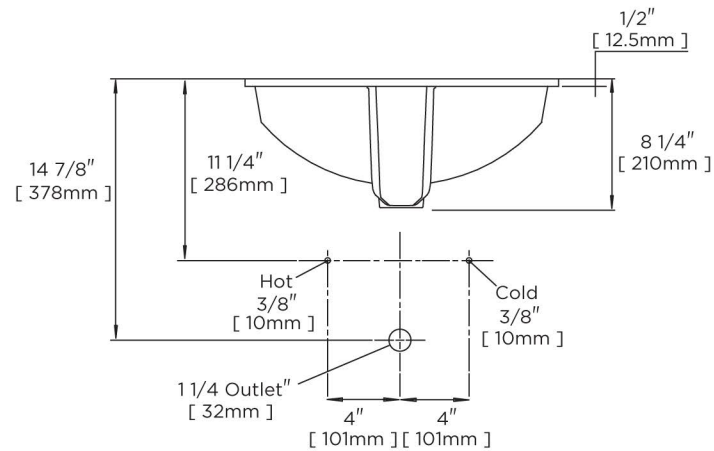

Barrier Free Installation

1 year limited warranty. See complete warranty statement for details.
Miseno reserves the right to make specification changes without notice or obligation