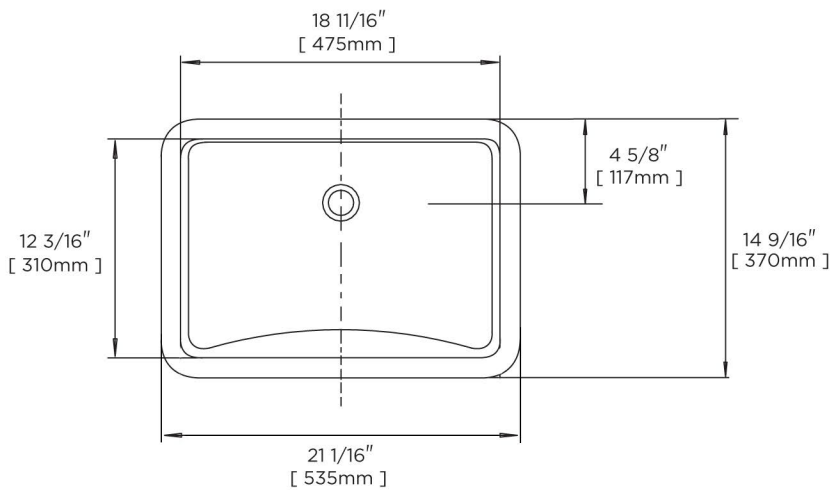

Barrier Free Installation

1 year limited warranty. See complete warranty statement for details.
Miseno reserves the right to make specification changes without notice or obligation